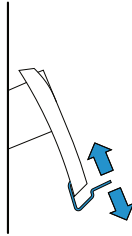

SMOOTH OPERATOR

MagSafe Charging Stand

Universal shelf

For non-magnetic phones with wireless charging (Android, iPhone 8/9/10/11)

Determine the shelf height.

Align the center of your phone with the charger.

Stick the shelf to the back of the holder with double-sided tape.

Once applied, the tape cannot be easily repositioned.

Support

Need help, or have questions or comments?

Visit heartyhardware.com

Or drop us a line: hello@heartyhardware.com