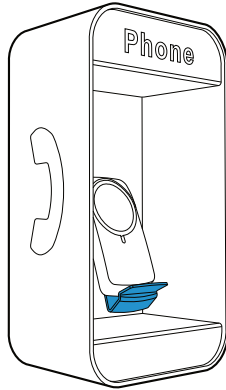

SMOOTH OPERATOR

MagSafe Charging Stand

Universal shelf

For non-magnetic phones with wireless charging (Android, iPhone 8/9/10/11)

Determine the shelf height.

Align the center of your phone with the charger.

Stick the shelf to the back of the holder with double-sided tape.

Once applied, the tape cannot be easily repositioned.

Support

Need help, or have questions or comments?

Visit heartyhardware.com

Or drop us a line: hello@heartyhardware.com